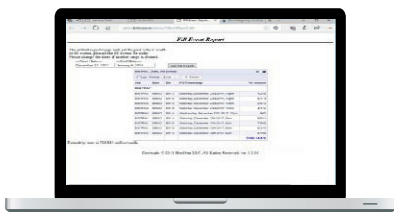

BIN GRAPHS

- Tandem or single bin level and usage graphs
- Identify slide management issues
- Ensure phase feeding compliance
- Easily identify bridging and feed line issues

BIN STATUS

- Indicates current bin status - OK, Attention, Alert, Empty, No Usage, Invalid Data, Offline

UTILIZATION REPORT

- Convenient snapshot of each site showing - Bin capacities, current inventory, % full

FEED DATA USAGE

- Shows daily, weekly and monthly usage for up to 6 months
- Tandem or single bin
- Feed delivery verification
- Ensure overall animal health

FEED ORDER FORECAST

- 5 day predictive orders based on usage and bin capacity
- Available by bin or barn
- Color coded based on days to empty
- Eliminate emergency feed orders

FILL EVENT REPORT

- Track feed delivery for the last 6 months
- Verify feed is delivered to the correct bin and site