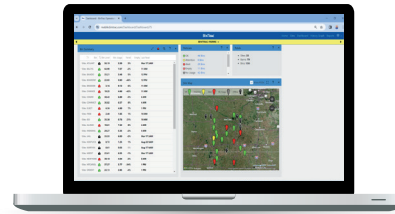

INTEGRATORS

FEED MILLS

GROWERS

IMPROVE LIVE WEIGHT PREDICTABILITY

Forecast weights based on actual consumption data

MANAGE PHASE FEEDING COMPLIANCE

Assure phase feeding compliance through delivery and slide management

BINTRAC CLOUD

Interface into enterprise data software

PROCESS CONTROL

Improve your performance and bottom line

SAFETY

Stop climbing bins

BIOSECURITY

Reduce feed deliveries, eliminate physical bin inventory checks

BIN GRAPHS

- Tandem or single bin level and usage graphs
- Identify slide management issues
- Ensure phase feeding compliance
- Easily identify bridging and feed line issues

BIN STATUS

- Indicates current bin status - OK, Attention, Alert, Empty, No Usage, Invalid Data, Offline

UTILIZATION REPORT

- Convenient snapshot of each site showing - Bin capacities, current inventory, % full

FEED DATA USAGE

- Shows daily, weekly and monthly usage for up to 6 months
- Tandem or single bin
- Feed delivery verification
- Ensure overall animal health