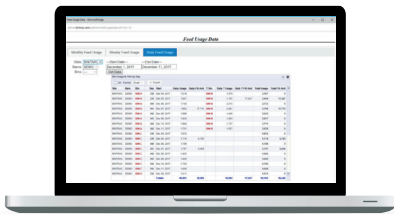

INTEGRATORS

FEED MILLS

GROWERS

IMPROVE LIVE WEIGHT PREDICTABILITY

Forecast weights based on actual consumption data

MANAGE PHASE FEEDING COMPLIANCE

Assure phase feeding compliance through delivery and slide management

BIN GRAPHS

- Tandem or single bin level and usage graphs
- Identify slide management issues
- Ensure phase feeding compliance
- Easily identify bridging and feed line issues

BIN STATUS

- Indicates current bin status - OK, Attention, Alert, Empty, No Usage, Invalid Data, Offline

UTILIZATION REPORT

- Convenient snapshot of each site showing - Bin capacities, current inventory, % full

FEED DATA USAGE

- Shows daily, weekly and monthly usage for up to 6 months
- Tandem or single bin
- Feed delivery verification
- Ensure overall animal health

FEED ORDER FORECAST

- 5 day predictive orders based on usage and bin capacity
- Available by bin or barn
- Color coded based on days to empty
- Eliminate emergency feed orders

FILL EVENT REPORT

- Track feed delivery for the last 6 months
- Verify feed is delivered to the correct bin and site