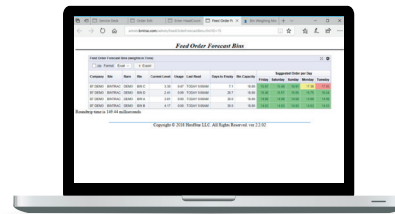

INTEGRATORS

FEED MILLS

GROWERS

IMPROVE LIVE WEIGHT PREDICTABILITY

Forecast weights based on actual consumption data

MANAGE PHASE FEEDING COMPLIANCE

Assure phase feeding compliance through delivery and slide management

BIN GRAPHS

- Tandem or single bin level and usage graphs
- Identify slide management issues
- Ensure phase feeding compliance
- Easily identify bridging and feed line issues

BIN STATUS

- Indicates current bin status - OK, Attention, Alert, Empty, No Usage, Invalid Data, Offline

UTILIZATION REPORT

- Convenient snapshot of each site showing - Bin capacities, current inventory, % full

FEED DATA USAGE

- Shows daily, weekly and monthly usage for up to 6 months
- Tandem or single bin
- Feed delivery verification
- Ensure overall animal health

FEED ORDER FORECAST

- 5 day predictive orders based on usage and bin capacity
- Available by bin or barn
- Color coded based on days to empty
- Eliminate emergency feed orders

FILL EVENT REPORT

- Track feed delivery for the last 6 months
- Verify feed is delivered to the correct bin and site