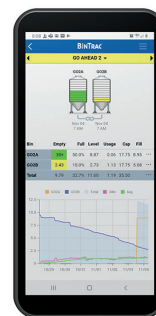

BIN GRAPHS

- Tandem or single bin level and usage graphs
- Identify slide management issues
- Ensure phase feeding compliance
- Easily identify bridging and feed line issues

BIN STATUS

- Indicates current bin status - OK, Attention, Alert, Empty, No Usage, Invalid Data, Offline

UTILIZATION REPORT

- Convenient snapshot of each site showing - Bin capacities, current inventory, % full

FEED DATA USAGE

- Shows daily, weekly and monthly usage for up to 6 months
- Tandem or single bin
- Feed delivery verification
- Ensure overall animal health

FEED ORDER FORECAST

- 5 day predictive orders based on usage and bin capacity
- Available by bin or barn
- Color coded based on days to empty
- Eliminate emergency feed orders

FILL EVENT REPORT

- Track feed delivery for the last 6 months
- Verify feed is delivered to the correct bin and site

BINTRAC VISION MOBILE

- Mobile partner to BinTrac Vision
- Access to feed levels, days to empty, usage and fill events
- Monitor current bin levels, 24 hour and 2 day usage graphs

BINTRAC®

bintrac.com 1-877-246-8722