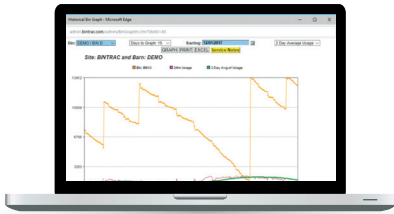

INTEGRATORS

FEED MILLS

GROWERS

IMPROVE LIVE WEIGHT PREDICTABILITY

Forecast weights based on actual consumption data

MANAGE PHASE FEEDING COMPLIANCE

Assure phase feeding compliance through delivery and slide management

BINTRAC CLOUD

Interface into enterprise data software

PROCESS CONTROL

Improve your performance and bottom line

SAFETY

Stop climbing bins

BIOSECURITY

Reduce feed deliveries, eliminate physical bin inventory checks

BIN GRAPHS

- Tandem or single bin level and usage graphs
- Identify slide management issues
- Ensure phase feeding compliance
- Easily identify bridging and feed line issues

BIN STATUS

- Indicates current bin status - OK, Attention, Alert, Empty, No Usage, Invalid Data, Offline

UTILIZATION REPORT

- Convenient snapshot of each site showing - Bin capacities, current inventory, % full

FEED DATA USAGE

- Shows daily, weekly and monthly usage for up to 6 months
- Tandem or single bin
- Feed delivery verification
- Ensure overall animal health